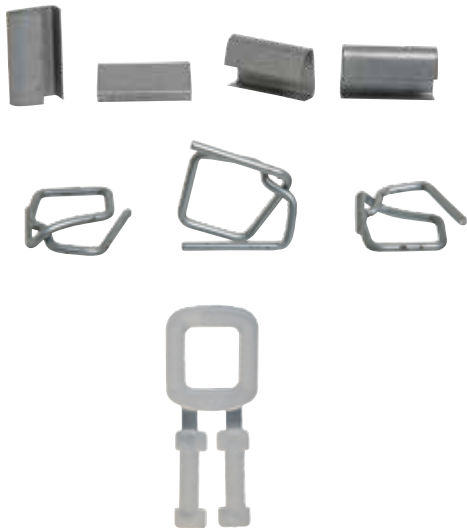

# POLYPROPYLENE STRAPPING ACCESSORIES

## Features & Benefits

- Metal Seals Open – designed for use with poly strapping and manual sealing tools
- Plastic Buckles – quick and easy to use with hand tensioned poly strapping
- Metal Buckles – available in 3 widths for extra strength in strapping applications

### Metal Strapping Seals for Polypropylene Accessories

	Metal Seals Open 12mm & 15mm	35210115
	Metal Seals Open 19mm Heavy Duty	35210119
	Metal Seals 19mm Bright for Steel Strapping	35213436B